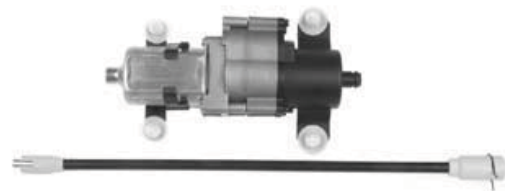

New Product Available

Dorman OE Solutions

#747- 300 - Sliding Door Motor

Fits Caravan, Grand Caravan, Town & Country 2001-07 and Voyager 2001-03

[www.canus](http://www.canus.com)

Toronto ACDelco Dealer

We are pleased to announce that CDC, our Toronto Distribution Centre, now carries the complete line of Premium ACDelco Parts. In conjunction with our own inventory, we now have access to over 1,000,000 square feet of available ACDelco products on an overnight basis to the GTA. Customers requiring assistance on ACDelco parts look-up can contact our ACDelco Parts Specialist toll free at 1-800-834-1836. These Parts Specialists have unique GM Parts look-up software including VIN code identification, vehicle schematics and OEM interchanges that assist in difficult GM application part look-ups. Installer customers are encouraged to become TSS (Total Service and Support) members. Membership offers internet based training with “ACDelco - On Demand” as well as hands on training. The TSS program offers many additional benefits and is one of the fastest growing installer based programs in Canada. Call your sales representative today for more details.